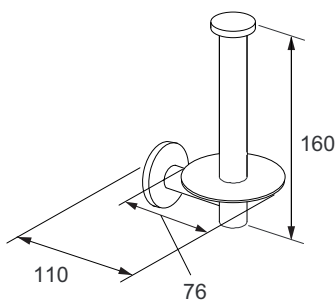

Purist toilet roll holder

Purist toilet roll holder combines simple architectural forms, with sensual design lines and careful detailing. Both sculptural and functional, this toilet roll holder promises an inviting visual appeal.

- Premium brass construction for durability and reliability
- Tools are included to simplify installation

Product	14444-CP-G Purist toilet roll holder
Colours/finishes	Polished chrome / Gold
Material	Brass construction
Guarantee	5 years

Dimensions (mm)

Kohler Co. Cromwell Road Cheltenham Gloucestershire GL52 5EP United Kingdom
 Telephone +44 (0) 870 240 7896
 Facsimile +44 (0) 1242 282 595
 technical@mirashowers.com
 www.kohleruk.com

THE BOLD LOOK
 OF **KOHLER**®